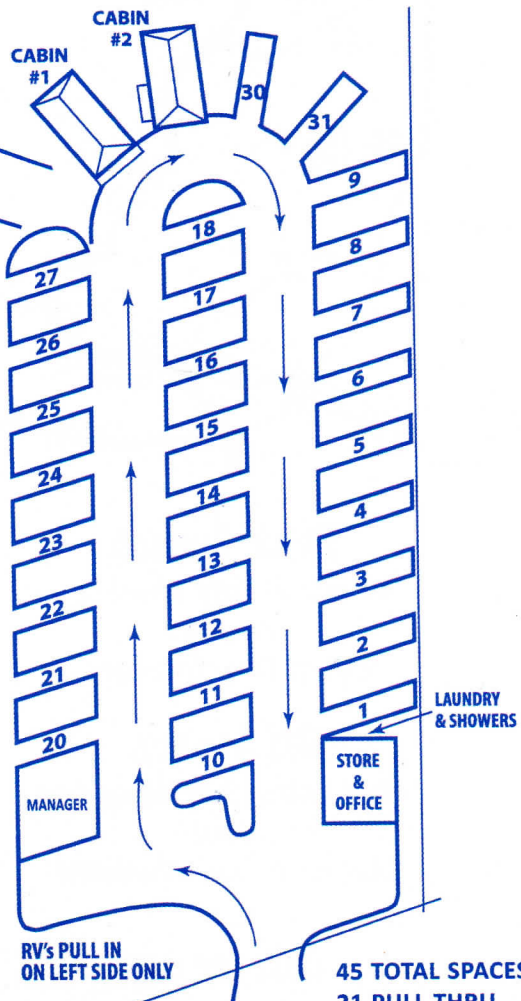

CREEK BED

BECS STORE & RV PARK

Monthlies Welcome

VOLLEYBALL COURT

45 TOTAL SPACES
21 PULL THRU
2 CABINS

HWY. 83