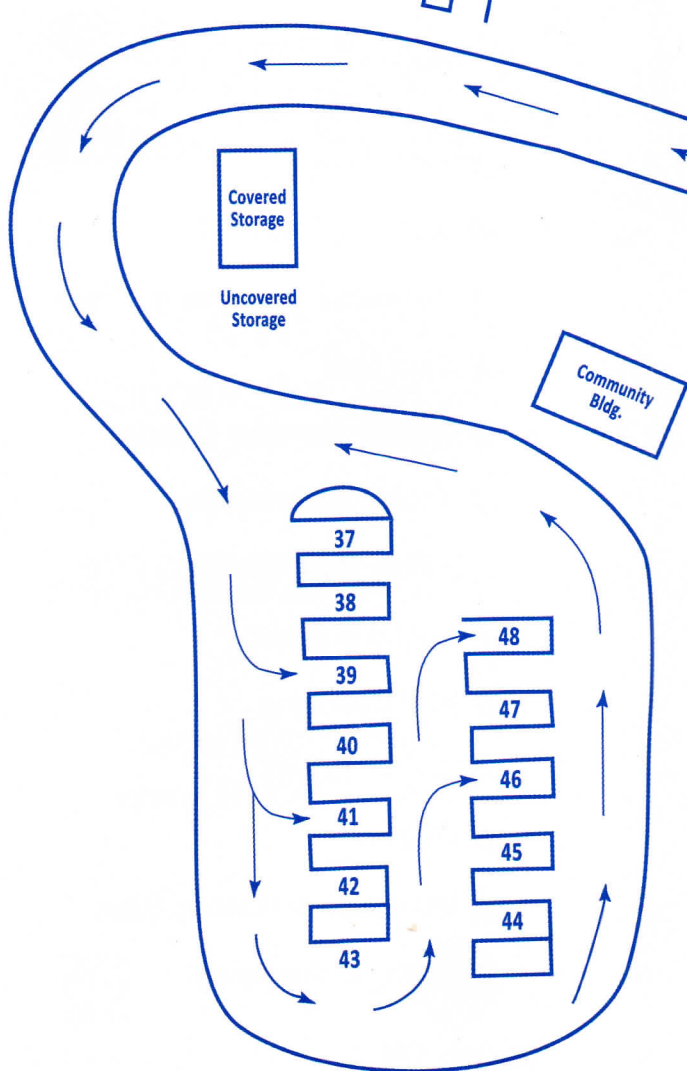

CREEK BED

BECS STORE & RV PARK

Monthlies Welcome

VOLLEYBALL COURT

45 TOTAL SPACES
21 PULL THRU
2 CABINS

HWY. 83