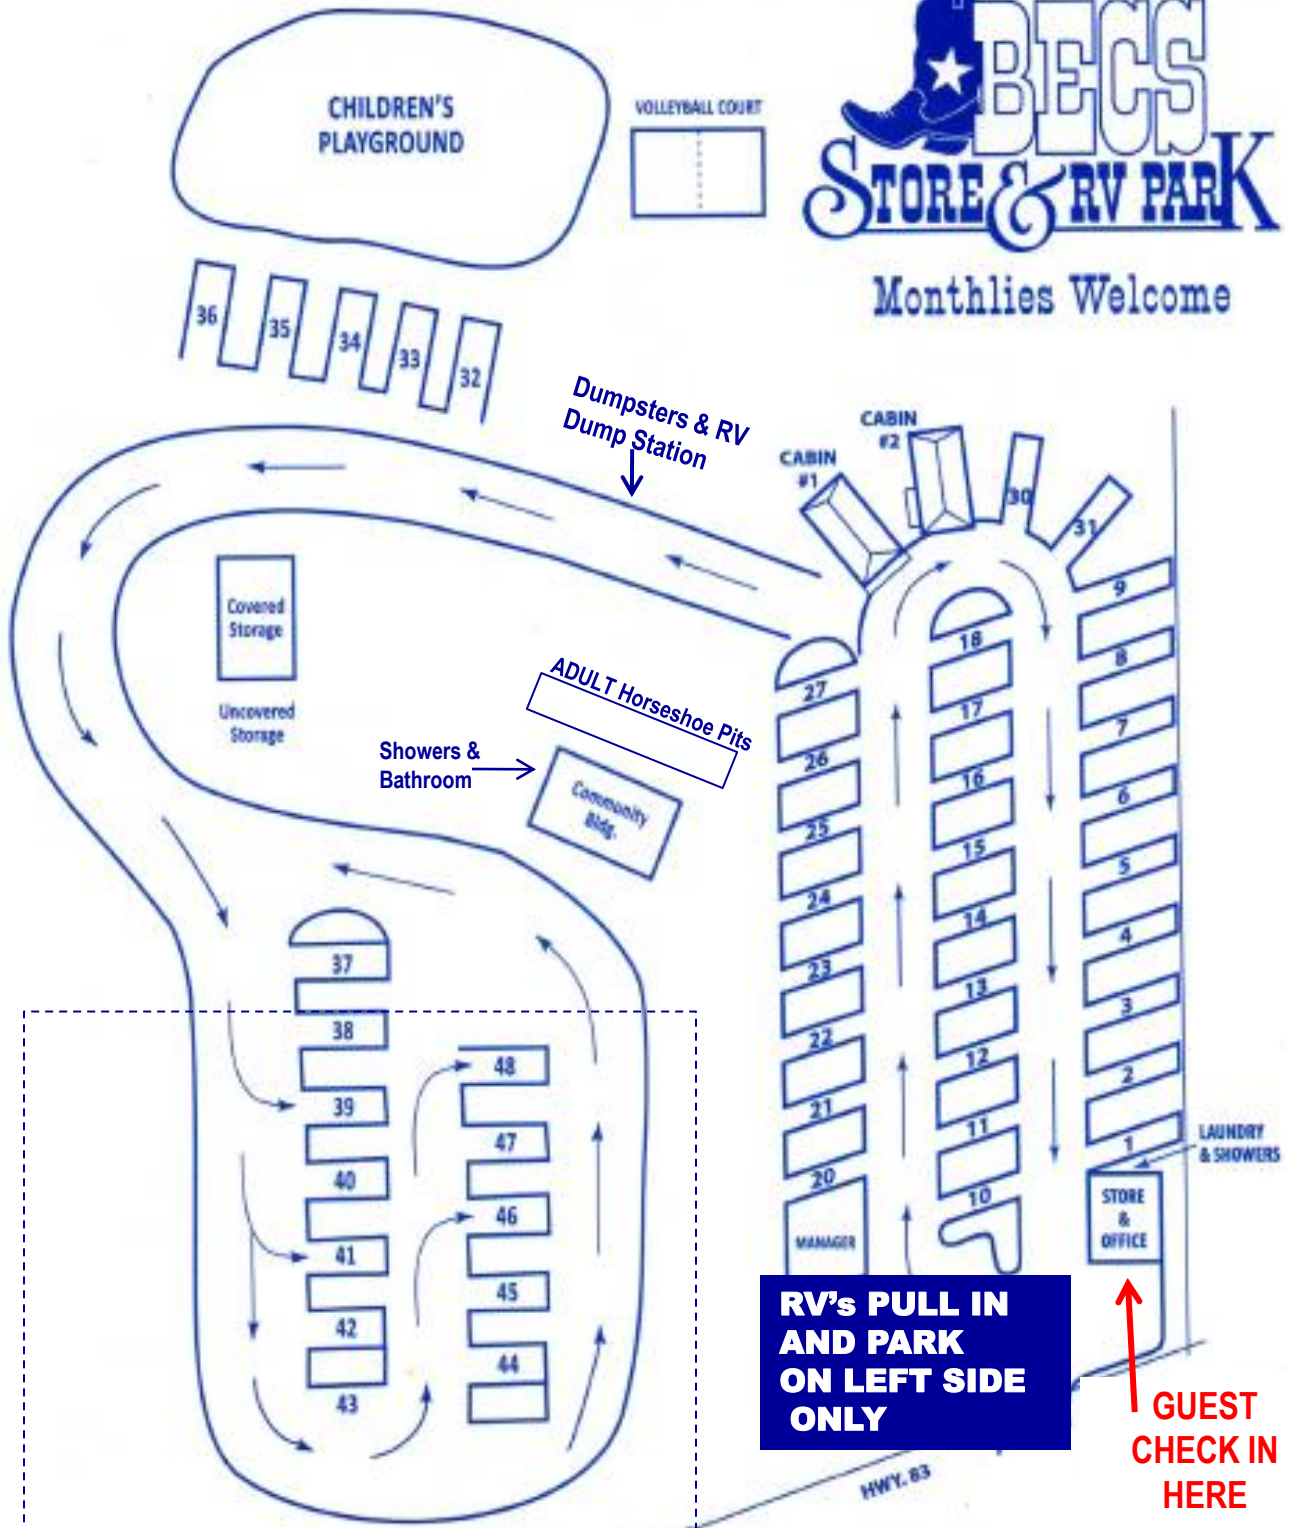

CREEK BED

Monthlies Welcome

RV's PULL IN AND PARK ON LEFT SIDE ONLY

GUEST CHECK IN HERE

Sites 38 thru 48 will accommodate rigs and tow up to 70' length